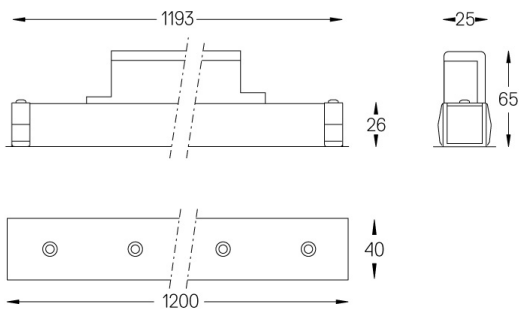

Ângulo de abertura
Medium 31°

Aplicação

Peso
0,6Kg

mm

Acabamentos

- .01 Branco / RAL 9010
- .02 Preto / RAL 9005

Choose the length and layout of the system exactly as you want it, to model the right lighting functions for different tasks. For further information please contact: support@om-light.com