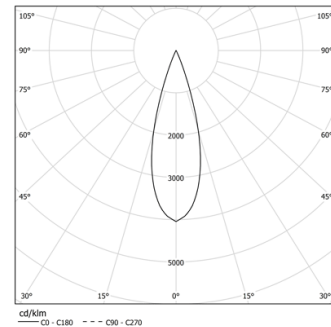

LED CRI>80 / >50.000h, L80/B10 / 3-step MacAdam

Fonte de alimentação incluída.

DALI DT8.

IP20 | 230Vac | 50/60Hz

LED	2200K-5000K	Fonte de Luz	Luminária
Potência		46W*	54,1W*
Fluxo		3760lm*	2720lm*
Eficiência		82lm/W	50lm/W
LOR		-	72%
UGR		-	<10

Ângulo de abertura
Medium 31°

Aplicação

Peso
0,6Kg

mm

Acabamentos

- .01 Branco / RAL 9010
- .02 Preto / RAL 9005

Choose the length and layout of the system exactly as you want it, to model the right lighting functions for different tasks. For further information please contact: support@om-light.com