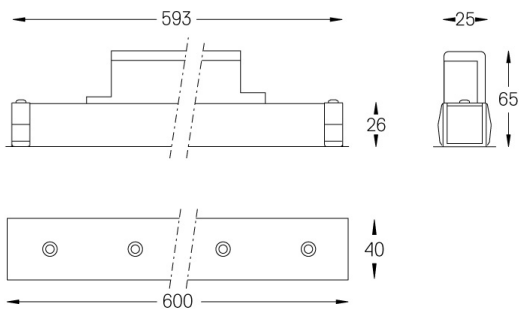

Ângulo de abertura
Medium 31°

Aplicação

Peso
0,5Kg

mm

Acabamentos

- .01 Branco / RAL 9010
- .02 Preto / RAL 9005

Choose the length and layout of the system exactly as you want it, to model the right lighting functions for different tasks. For further information please contact: support@om-light.com