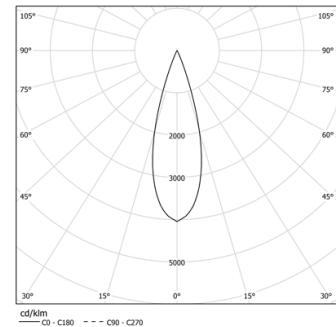

LED CRI>80 / >50.000h, L80/B10 / 3-step MacAdam

Fonte de alimentação incluída.

DALI DT8.

IP20 | 230Vac | 50/60Hz

| LED | 2200K-5000K | Fonte de Luz | Luminária |
|------------|-------------|--------------|-----------|
| Potência | | 23W* | 28W* |
| Fluxo | | 1880lm* | 1360lm* |
| Eficiência | | 82lm/W | 49lm/W |
| LOR | | - | 72% |
| UGR | | - | <10 |

Ângulo de abertura
Medium 31°

Aplicação

Peso
0,5Kg

mm

Acabamentos

- .01 Branco / RAL 9010
- .02 Preto / RAL 9005

Choose the length and layout of the system exactly as you want it, to model the right lighting functions for different tasks. For further information please contact: support@om-light.com