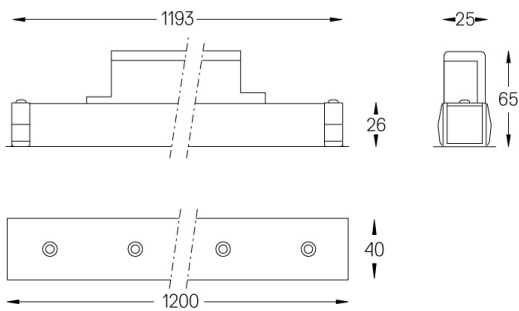

Ângulo de abertura
Medium 31°

Aplicação

Peso
0,8Kg

mm

Acabamentos

- .01 Branco / RAL 9010
- .02 Preto / RAL 9005

Choose the length and layout of the system exactly as you want it, to model the right lighting functions for different tasks. For further information please contact: support@om-light.com