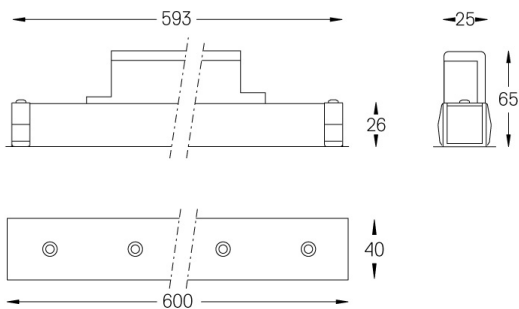

26W / 2480lm / 4000K / On/Off / Medium
31° / 600mm

61290

Structure

- 1 Profile
- 2 End caps
- 3 Fitting accessories
- 4 Profile coupling

Modules

- A inVision Module

Design: O/M + Bartenbach GmbH

Módulo inVision em alumínio com face metálica perfurada e acabamento com pintura texturada.

Ângulo de abertura
Medium 31°

Aplicação

Peso
0,5Kg

mm

Acabamentos

- .01 Branco / RAL 9010
- .02 Preto / RAL 9005

Choose the length and layout of the system exactly as you want it, to model the right lighting functions for different tasks. For further information please contact: support@om-light.com