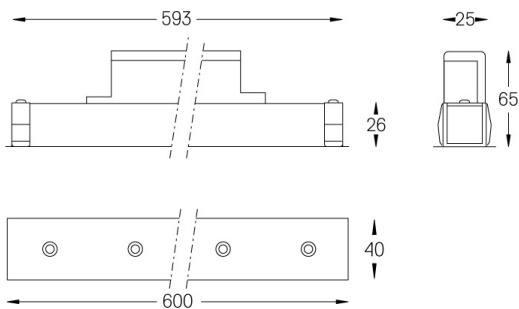

Structure

- 1 Profile
- 2 End caps
- 3 Fitting accessories
- 4 Profile coupling

Modules

- A inVision Module

LED	4000K	Fonte de Luz	Luminária
Potência	14W	17,1W	
Fluxo	1720lm	1260lm	
Eficiência	123lm/W	74lm/W	
LOR	-	73%	
UGR	-	<10	

Ângulo de abertura
Medium 31°

Aplicação

Peso
0,5Kg

mm

Acabamentos

- .01 Branco / RAL 9010
- .02 Preto / RAL 9005

Choose the length and layout of the system exactly as you want it, to model the right lighting functions for different tasks. For further information please contact: support@om-light.com