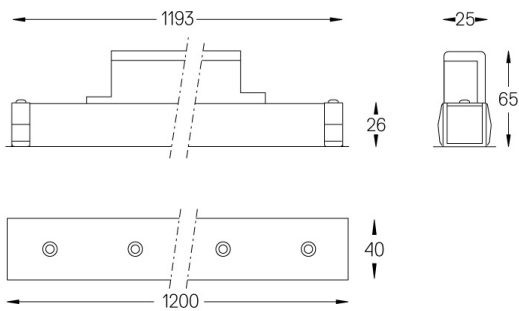

Structure

- 1 Profile
- 2 End caps
- 3 Fitting accessories
- 4 Profile coupling

Modules

- A inVision Module

LED	3000K	Fonte de Luz	Luminária
Potência		52W	61,2W
Fluxo		5160lm	3920lm
Eficiência		99lm/W	64lm/W
LOR		-	76%
UGR		-	<16

Ângulo de abertura
Flood 52°

Aplicação

Peso
0,8Kg

mm

Acabamentos

- .01 Branco / RAL 9010
- .02 Preto / RAL 9005

Para fornecimento específico de drivers "DALI 2" por favor contactar:
support@om-light.com

Choose the length and layout of the system exactly as you want it, to model the right lighting functions for different tasks. For further information please contact: support@om-light.com