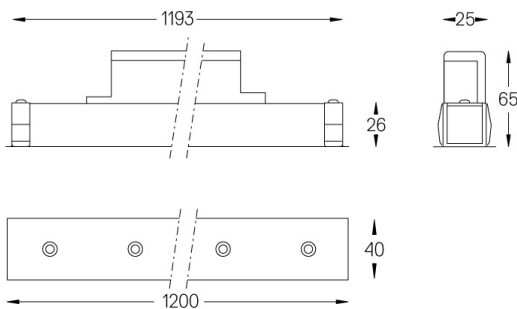

Ângulo de abertura
Medium 31°

Aplicação

Peso
0,8Kg

mm

Acabamentos

- .01 Branco / RAL 9010
- .02 Preto / RAL 9005

Para fornecimento específico de drivers "DALI 2" por favor contactar: support@om-light.com

Choose the length and layout of the system exactly as you want it, to model the right lighting functions for different tasks. For further information please contact: support@om-light.com