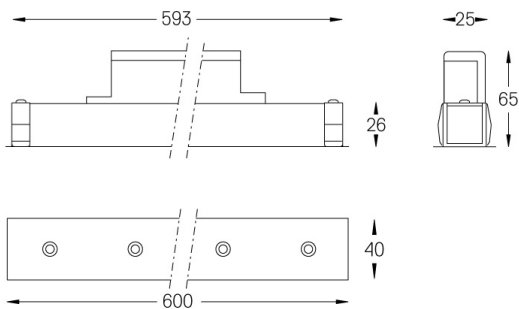

Ângulo de abertura
Medium 31°

Aplicação

Peso
0,5Kg

mm

Acabamentos

- .01 Branco / RAL 9010
- .02 Preto / RAL 9005

Para fornecimento específico de drivers "DALI 2" por favor contactar: support@om-light.com

Choose the length and layout of the system exactly as you want it, to model the right lighting functions for different tasks. For further information please contact: support@om-light.com