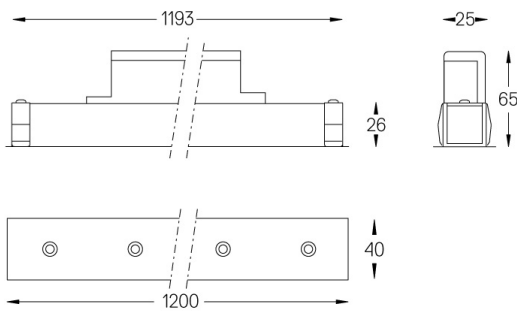

Ângulo de abertura
Flood 52°

Aplicação

Peso
0,8Kg

mm

Acabamentos

- .01 Branco / RAL 9010
- .02 Preto / RAL 9005

Choose the length and layout of the system exactly as you want it, to model the right lighting functions for different tasks. For further information please contact: support@om-light.com