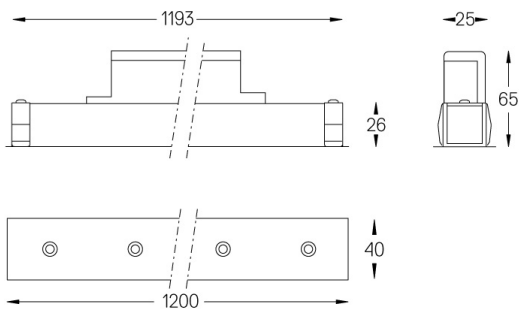

Ângulo de abertura
Medium 31°

Aplicação

Peso
0,8Kg

mm

Acabamentos

- .01 Branco / RAL 9010
- .02 Preto / RAL 9005

Choose the length and layout of the system exactly as you want it, to model the right lighting functions for different tasks. For further information please contact: support@om-light.com