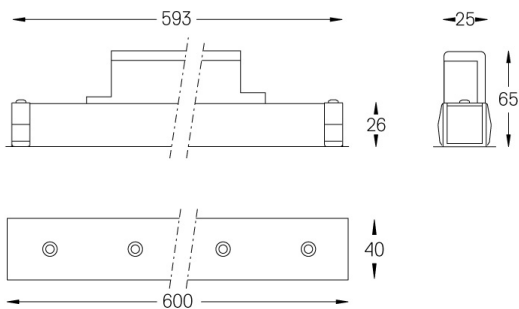

Ângulo de abertura
Flood 52°

Aplicação

Peso
0,5Kg

mm

Acabamentos

- .01 Branco / RAL 9010
- .02 Preto / RAL 9005

Choose the length and layout of the system exactly as you want it, to model the right lighting functions for different tasks. For further information please contact: support@om-light.com