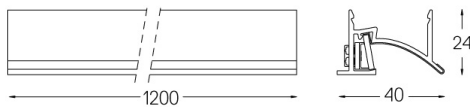

Ângulo de abertura
Wallwasher

Aplicação

Peso
2Kg

mm

Acabamentos

- .01 Branco / RAL 9010
- .02 Preto / RAL 9005
- .10 Alumínio anodizado

Choose the length and layout of the system exactly as you want it, to model the right lighting functions for different tasks. For further information please contact: support@om-light.com