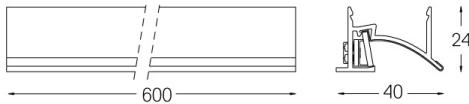

Ângulo de abertura
Wallwasher

Aplicação

Peso
1,64Kg

mm

Acabamentos

- .01 Branco / RAL 9010
- .02 Preto / RAL 9005
- .10 Alumínio anodizado

Choose the length and layout of the system exactly as you want it, to model the right lighting functions for different tasks. For further information please contact: support@om-light.com