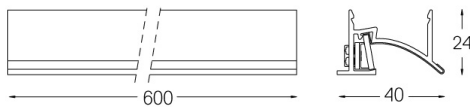

Ângulo de abertura
Wallwasher

Aplicação

Peso
1,64Kg

Acabamentos

- .01 Branco / RAL 9010
- .02 Preto / RAL 9005
- .10 Alumínio anodizado

Choose the length and layout of the system exactly as you want it, to model the right lighting functions for different tasks. For further information please contact: support@om-light.com