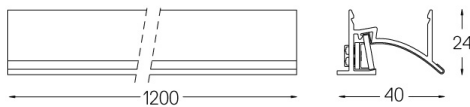

LED CRI>90 / >50.000h, L80/B10
2-step MacAdam / fonte de alimentação incluída.
IP20 | 230Vac | 50/60Hz

LED	2700K	Fonte de Luz	Luminária
Potência		32W	38W
Fluxo		3200lm	1450lm
Eficiência		100lm/W	38lm/W
LOR		-	45%
UGR		-	-

Ângulo de abertura
Wallwasher

Peso
2Kg

Acabamentos

- .01 Branco / RAL 9010
- .02 Preto / RAL 9005
- .10 Alumínio anodizado

Choose the length and layout of the system exactly as you want it, to model the right lighting functions for different tasks. For further information please contact: support@om-light.com