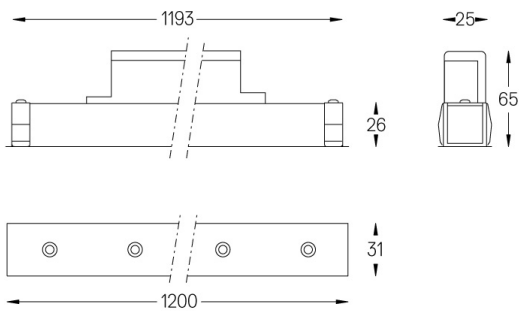

Ângulo de abertura
Flood 52°

Aplicação

Peso
0,8Kg

mm

Acabamentos

- .01 Branco / RAL 9010
- .02 Preto / RAL 9005

Choose the length and layout of the system exactly as you want it, to model the right lighting functions for different tasks. For further information please contact: support@om-light.com