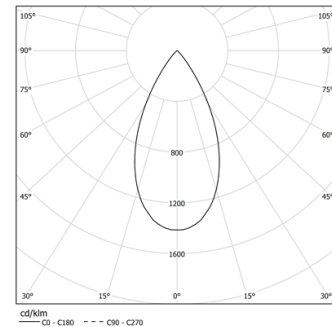

46W* / 2840lm* / 2200K-5000K / DALI /
Flood 52° / 1200mm

60985

Structure

- 1 Profile
- 2 End caps
- 3 Fitting accessories
- 4 Profile coupling

Modules

- A inVision Module

Design: O/M + Bartenbach GmbH

Módulo inVision em alumínio com face metálica perfurada e acabamento com pintura texturada.

Ângulo de abertura
Flood 52°

Aplicação

Peso
0,8Kg

mm

Acabamentos

- .01 Branco / RAL 9010
- .02 Preto / RAL 9005

Choose the length and layout of the system exactly as you want it, to model the right lighting functions for different tasks. For further information please contact: support@om-light.com