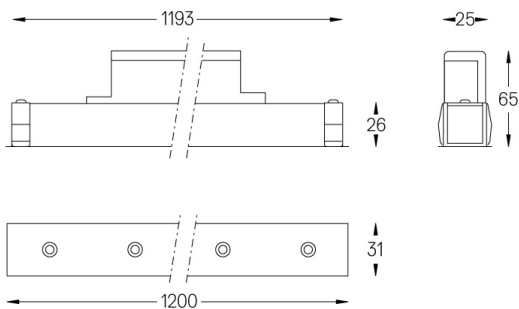

Structure

- 1 Profile
- 2 End caps
- 3 Fitting accessories
- 4 Profile coupling

Modules

- A inVision Module

LED	2200K-5000K	Fonte de Luz	Luminária
Potência		46W*	54,1W*
Fluxo		3760lm*	2720lm*
Eficiência		82lm/W	50lm/W
LOR		-	72%
UGR		-	<10

Ângulo de abertura
Medium 31°

Aplicação

Peso
0,8Kg

mm

Acabamentos

- .01 Branco / RAL 9010
- .02 Preto / RAL 9005

Choose the length and layout of the system exactly as you want it, to model the right lighting functions for different tasks. For further information please contact: support@om-light.com