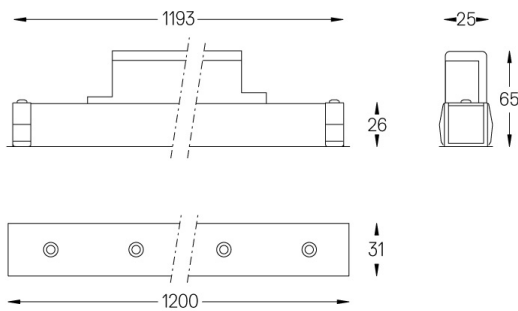

Ângulo de abertura
Medium 31°

Aplicação

Peso
0,8Kg

mm

Acabamentos

- .01 Branco / RAL 9010
- .02 Preto / RAL 9005

Para fornecimento específico de drivers "DALI 2" por favor contactar: support@om-light.com

Choose the length and layout of the system exactly as you want it, to model the right lighting functions for different tasks. For further information please contact: support@om-light.com