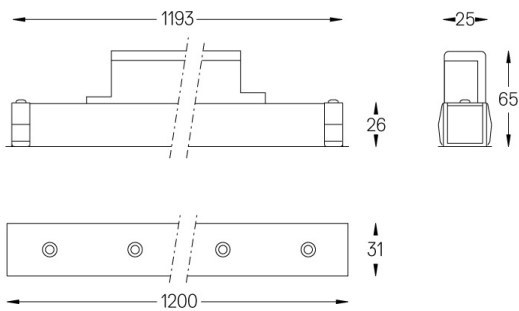

Ângulo de abertura
Medium 31°

Aplicação

Peso
0,8Kg

mm

Acabamentos

- .01 Branco / RAL 9010
- .02 Preto / RAL 9005

Choose the length and layout of the system exactly as you want it, to model the right lighting functions for different tasks. For further information please contact: support@om-light.com