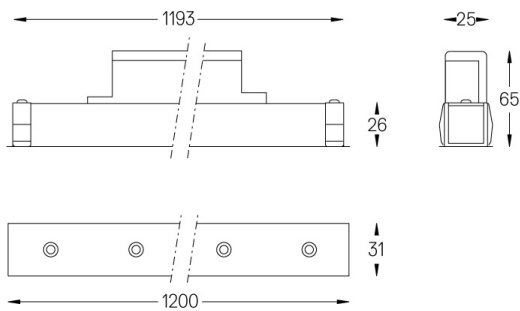

27W / 2520lm / 4000K / On/Off / Medium
31° / 1200mm

60970

Structure

- 1 Profile
- 2 End caps
- 3 Fitting accessories
- 4 Profile coupling

Modules

- A inVision Module

Design: O/M + Bartenbach GmbH

Módulo inVision em alumínio com face metálica perfurada e acabamento com pintura texturada.

Ângulo de abertura
Medium 31°

Aplicação

Peso
0,8Kg

mm

Acabamentos

- .01 Branco / RAL 9010
- .02 Preto / RAL 9005

Choose the length and layout of the system exactly as you want it, to model the right lighting functions for different tasks. For further information please contact: support@om-light.com