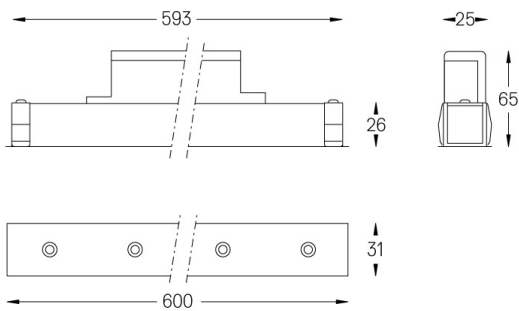

Structure

- 1 Profile
- 2 End caps
- 3 Fitting accessories
- 4 Profile coupling

Modules

- A inVision Module

LED	4000K	Fonte de Luz	Luminária
Potência	14W	17,1W	
Fluxo	1720lm	1260lm	
Eficiência	123lm/W	74lm/W	
LOR	-	73%	
UGR	-	<10	

Ângulo de abertura
Medium 31°

Aplicação

Peso
0,5Kg

mm

Acabamentos

- .01 Branco / RAL 9010
- .02 Preto / RAL 9005

Choose the length and layout of the system exactly as you want it, to model the right lighting functions for different tasks. For further information please contact: support@om-light.com