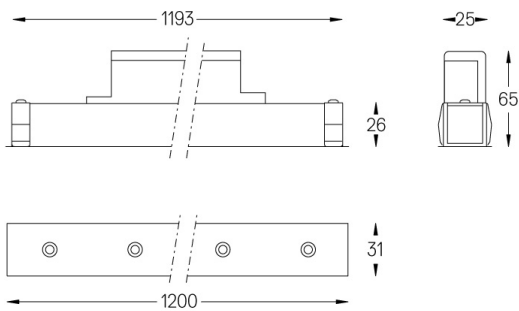

Structure

- 1 Profile
- 2 End caps
- 3 Fitting accessories
- 4 Profile coupling

Modules

- A inVision Module

LED	3000K	Fonte de Luz	Luminária
Potência		52W	61,2W
Fluxo		5160lm	3760lm
Eficiência		99lm/W	61lm/W
LOR		-	73%
UGR		-	<13

Ângulo de abertura
Medium 31°

Aplicação

Peso
0,8Kg

mm

Acabamentos

- .01 Branco / RAL 9010
- .02 Preto / RAL 9005

Para fornecimento específico de drivers "DALI 2" por favor contactar:
support@om-light.com

Choose the length and layout of the system exactly as you want it, to model the right lighting functions for different tasks. For further information please contact: support@om-light.com