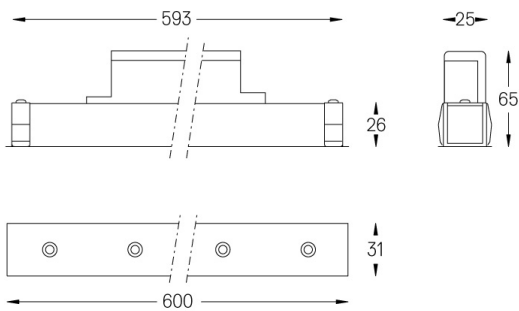

Ângulo de abertura
Medium 31°

Aplicação

Peso
0,5Kg

mm

Acabamentos

- .01 Branco / RAL 9010
- .02 Preto / RAL 9005

Choose the length and layout of the system exactly as you want it, to model the right lighting functions for different tasks. For further information please contact: support@om-light.com