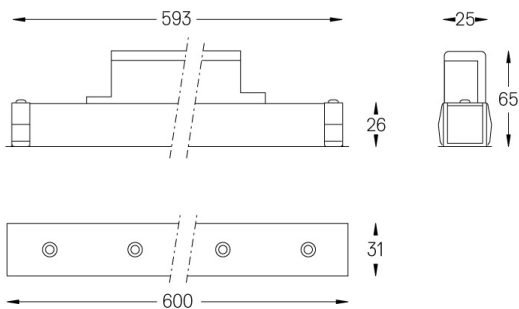

Structure

- 1 Profile
- 2 End caps
- 3 Fitting accessories
- 4 Profile coupling

Modules

- A inVision Module

LED	2700K	Fonte de Luz	Luminária
Potência	14W		17,1W
Fluxo	1200lm		880lm
Eficiência	86lm/W		51lm/W
LOR	-		73%
UGR	-		<10

Ângulo de abertura
Medium 31°

Aplicação

Peso
0,5Kg

mm

Acabamentos

- .01 Branco / RAL 9010
- .02 Preto / RAL 9005

Para fornecimento específico de drivers "DALI 2" por favor contactar:
support@om-light.com

Choose the length and layout of the system exactly as you want it, to model the right lighting functions for different tasks. For further information please contact: support@om-light.com