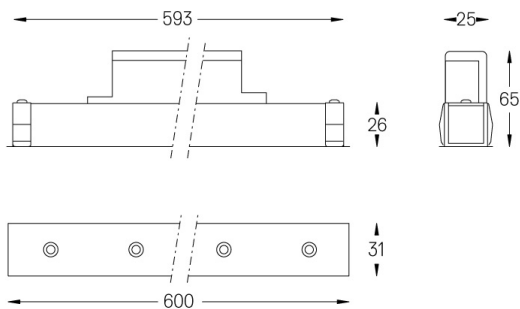

Ângulo de abertura
Medium 31°

Aplicação

Peso
0,5Kg

mm

Acabamentos

- .01 Branco / RAL 9010
- .02 Preto / RAL 9005

Choose the length and layout of the system exactly as you want it, to model the right lighting functions for different tasks. For further information please contact: support@om-light.com