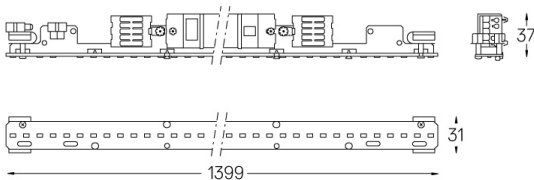

Acabamentos

Para fornecimento específico de drivers "DALI 2" por favor contactar: support@om-light.com

Choose the length and layout of the system exactly as you want it, to model the right lighting functions for different tasks. For further information please contact: support@om-light.com

Dados de acordo com regulamentos

2019/2020/UE complementado por 2021/341 | 2019/2015/UE complementado pelo Regulamento (UE) 2021/340/UE Etiquetagem Energética. Este produto contém uma fonte de luz da classe de eficiência C

Identificador modelo 89603211, 89603216