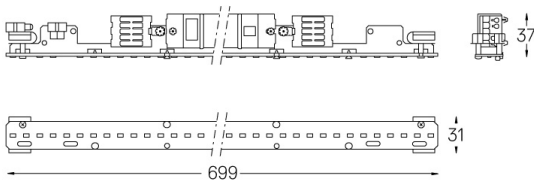

Acabamentos

Para fornecimento específico de drivers "DALI 2" por favor contactar: support@om-light.com

Choose the length and layout of the system exactly as you want it, to model the right lighting functions for different tasks. For further information please contact: support@om-light.com

Dados de acordo com regulamentos

2019/2020/UE complementado por 2021/341 | 2019/2015/UE complementado pelo Regulamento (UE) 2021/340/UE Etiqueta Energética. Este produto contém uma fonte de luz da classe de eficiência C

Identificador modelo 89603206, 89603216