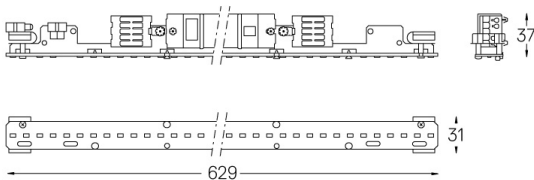

Acabamentos

Choose the length and layout of the system exactly as you want it, to model the right lighting functions for different tasks. For further information please contact: support@om-light.com

Dados de acordo com regulamentos

2019/2020/UE complementado por 2021/341 | 2019/2015/UE complementado pelo Regulamento (UE) 2021/340/UE Etiqueta Energética. Este produto contém uma fonte de luz da classe de eficiência C

Identificador modelo 89603203, 89603216