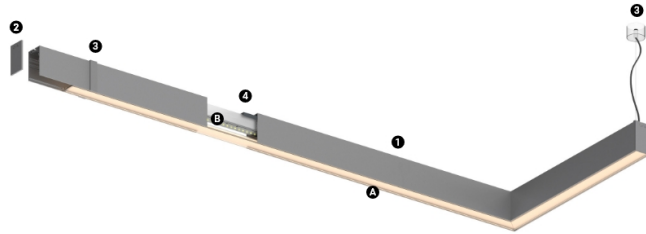

15W / 1405lm / 3000K / On/Off / Diffuse /
629mm

60881

Design: O/M

Fonte de luz LED com boa consistência cromática e longa vida útil.

LED CRI>80 / >50.000h, L80/B10 / 3-step MacAdam
Fonte de alimentação incluída.
IP20 | 230Vac | 50/60Hz

Structure

- 1 Profile
- 2 End caps
- 3 Fitting accessories
- 4 Profile coupling

Diffuser

- A Polycarbonate frost diffuser

Light Source

- B LED Modules

LED	3000K	Fonte de Luz	Luminária
Potência	15W	18,3W	
Fluxo	2755lm	1405lm	
Eficiência	119lm/W	77lm/W	
LOR	-	51%	
UGR	-	<28	

Ângulo de abertura
Diffuse

Aplicação

Peso
0,5Kg

mm

Acabamentos

Choose the length and layout of the system exactly as you want it, to model the right lighting functions for different tasks. For further information please contact: support@om-light.com