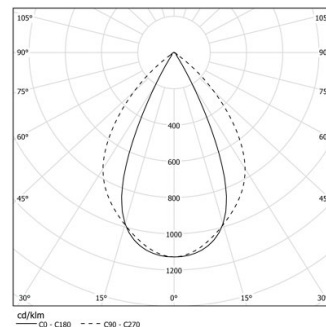

27W / 2720lm / 3000K / DALI / Wide flood
80° / 2304mm

63166

Design: O/M + Bartenbach GmbH

LED CRI>90 / >50.000h, L80/B10 / 2-step MacAdam
Power supply included.
IP20 | 230Vac | 50/60Hz

LED	3000K	Source lumineuse	Luminaire
Puissance	27W		32W
Flux	3360lm		2720lm
Efficacité	127lm/W		87lm/W
LOR	-		0.8100000000000001
UGR	-		<19

Angle du faisceau
Wide flood 80°

Application

Poids

Finitions

- .01 Blanc / RAL 9010
- .02 Noir / RAL 9005