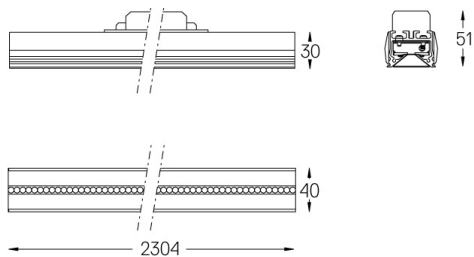

27W / 2720lm / 3000K / DALI / Wide flood
80° / 2304mm

63166

Design: O/M + Bartenbach GmbH

LED CRI>90 / >50.000h, L80/B10 / 2-step MacAdam
Power supply included.
IP20 | 230Vac | 50/60Hz

LED	3000K	Source lumineuse	Luminaire
Puissance	27W		32W
Flux	3360lm		2720lm
Efficacité	127lm/W		87lm/W
LOR	-		0.8100000000000001
UGR	-		<19

Angle du faisceau
Wide flood 80°

Application

Poids

Finitions

- .01 Blanc / RAL 9010
- .02 Noir / RAL 9005