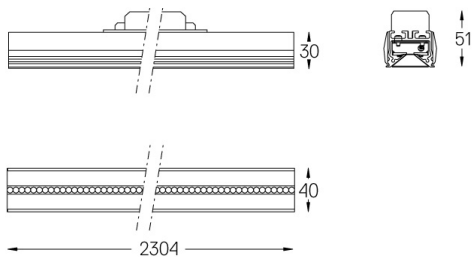

37W / 3840lm / 3000K / DALI / Flood 65° /
2304mm

63165

Design: O/M + Bartenbach GmbH

LED CRI>90 / >50.000h, L80/B10 / 2-step MacAdam
Power supply included.
IP20 | 230Vac | 50/60Hz

LED	3000K	Source lumineuse	Luminaire
Puissance		37W	44W
Flux		4800lm	3840lm
Efficacité		130lm/W	89lm/W
LOR		-	0.8
UGR		-	<16

Angle du faisceau
Flood 65°

Application

Poids

Finitions

- .01 Blanc / RAL 9010
- .02 Noir / RAL 9005