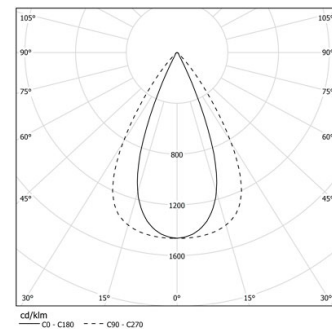

37W / 3840lm / 3000K / DALI / Flood 65° /
2304mm

63165

Design: O/M + Bartenbach GmbH

LED CRI>90 / >50.000h, L80/B10 / 2-step MacAdam
Power supply included.
IP20 | 230Vac | 50/60Hz

LED	3000K	Source lumineuse	Luminaire
Puissance		37W	44W
Flux		4800lm	3840lm
Efficacité		130lm/W	89lm/W
LOR		-	0.8
UGR		-	<16

Angle du faisceau
Flood 65°

Application

Poids

Finitions

- .01 Blanc / RAL 9010
- .02 Noir / RAL 9005