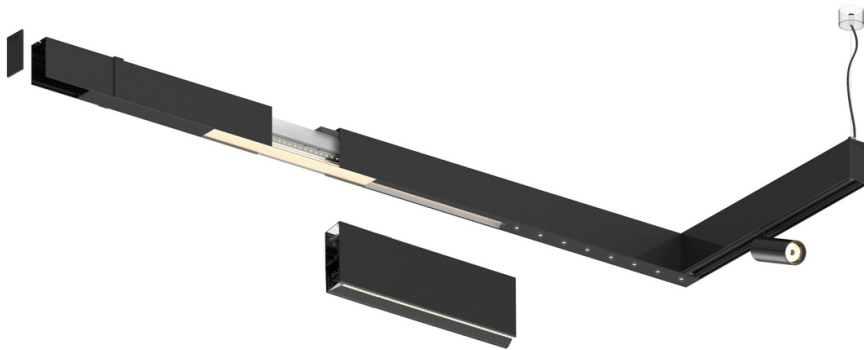

37W / 3840lm / 3000K / DALI / Flood 65° /
2304mm

63165

Design: O/M + Bartenbach GmbH

LED CRI>90 / >50.000h, L80/B10 / 2-step MacAdam
Power supply included.
IP20 | 230Vac | 50/60Hz

LED	3000K	Source lumineuse	Luminaire
Puissance		37W	44W
Flux		4800lm	3840lm
Efficacité		130lm/W	89lm/W
LOR		-	0.8
UGR		-	<16

Angle du faisceau
Flood 65°

Application

Poids

Finitions

- .01 Blanc / RAL 9010
- .02 Noir / RAL 9005