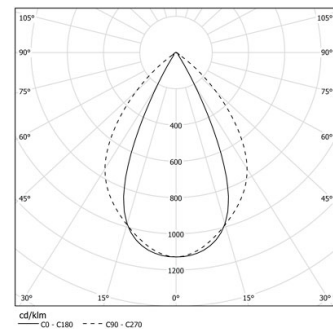

33W / 3400lm / 3000K / DALI / Wide flood
80° / 2899mm

63154

Design: O/M + Bartenbach GmbH

LED CRI>90 / >50.000h, L80/B10 / 2-step MacAdam
Power supply included.
IP20 | 230Vac | 50/60Hz

LED	3000K	Source lumineuse	Luminaire
Puissance	33W	39W	
Flux	4200lm	3400lm	
Efficacité	127lm/W	87lm/W	
LOR	-	0.8100000000000001	
UGR	-	<19	

Angle du faisceau
Wide flood 80°

Application

Poids

Finitions

- .01 Blanc / RAL 9010
- .02 Noir / RAL 9005