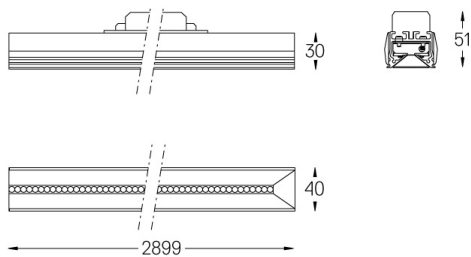

33W / 3400lm / 3000K / DALI / Wide flood
80° / 2899mm

63154

Design: O/M + Bartenbach GmbH

LED CRI>90 / >50.000h, L80/B10 / 2-step MacAdam
Power supply included.
IP20 | 230Vac | 50/60Hz

LED	3000K	Source lumineuse	Luminaire
Puissance	33W	39W	
Flux	4200lm	3400lm	
Efficacité	127lm/W	87lm/W	
LOR	-	0.8100000000000001	
UGR	-	<19	

Angle du faisceau
Wide flood 80°

Application

Poids

Finitions

- .01 Blanc / RAL 9010
- .02 Noir / RAL 9005