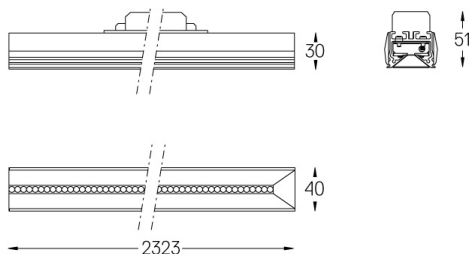

27W / 2720lm / 3000K / DALI / Flood 65° /
2323mm

63148

Design: O/M + Bartenbach GmbH

LED CRI>90 / >50.000h, L80/B10 / 2-step MacAdam
Power supply included.
IP20 | 230Vac | 50/60Hz

LED	3000K	Source lumineuse	Luminaire
Puissance	27W		32W
Flux	3360lm		2720lm
Efficacité	127lm/W		87lm/W
LOR	-		0.8100000000000001
UGR	-		<13

Angle du faisceau
Flood 65°

Application

Poids

Finitions

- .01 Blanc / RAL 9010
- .02 Noir / RAL 9005