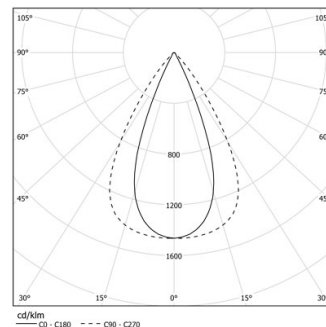

27W / 2720lm / 3000K / DALI / Flood 65° /
2323mm

63148

Design: O/M + Bartenbach GmbH

LED CRI>90 / >50.000h, L80/B10 / 2-step MacAdam
Power supply included.
IP20 | 230Vac | 50/60Hz

LED	3000K	Source lumineuse	Luminaire
Puissance	27W		32W
Flux	3360lm		2720lm
Efficacité	127lm/W		87lm/W
LOR	-		0.8100000000000001
UGR	-		<13

Angle du faisceau
Flood 65°

Application

Poids

Finitions

- .01 Blanc / RAL 9010
- .02 Noir / RAL 9005