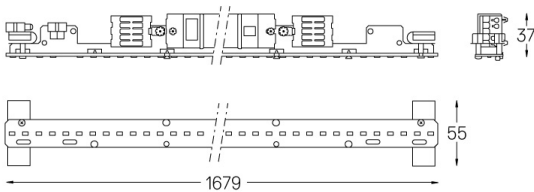

Finitions

Pour la provision spécifique de pilotes "DALI 2", veuillez contacter:
support@om-light.com

Choisissez la longueur et la disposition du système exactement comme
vous le souhaitez, afin de modéliser les fonctions d'éclairage
appropriées pour différentes tâches. Pour plus d'informations,
contacter: support@om-light.com