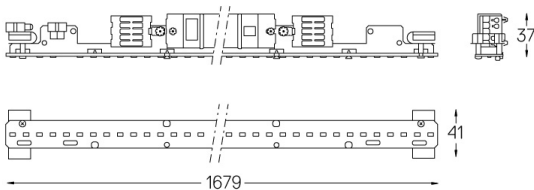

Finitions

Pour la provision spécifique de pilotes "DALI 2", veuillez contacter:
support@om-light.com

Choisissez la longueur et la disposition du système exactement comme
vous le souhaitez, afin de modéliser les fonctions d'éclairage
appropriées pour différentes tâches. Pour plus d'informations,
contacter: support@om-light.com