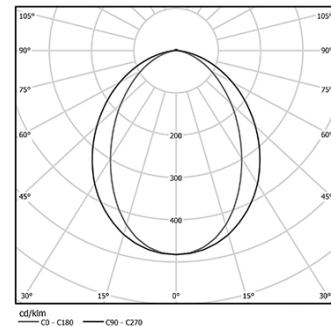

Structure

- 1 Profile
- 2 End caps
- 3 Fitting accessories
- 4 Profile coupling

Diffuser

- A Polycarbonate frost
diffuser

Light Source

- B LED Modules

LED	4000K	Source lumineuse	Luminaire
Puissance	24W		29,3W
Flux	4530lm		2130lm
Efficacité	189lm/W		73lm/W
LOR	-		47%
UGR	-		<25