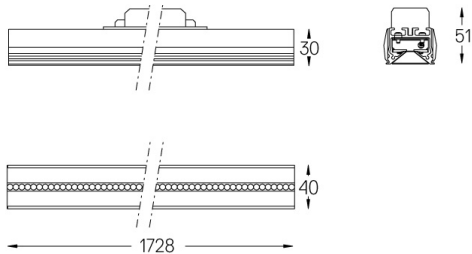

32W / 3300lm / 3000K / DALI / Wide flood  
80° / 1728mm

61214

Design: O/M + Bartenbach GmbH

LED CRI>90 / >50.000h, L80/B10 / 2-step MacAdam  
Power supply included.  
IP20 | 230Vac | 50/60Hz

LED	3000K	Source lumineuse	Luminaire
Puissance	32W		38W
Flux	4140lm		3300lm
Efficacité	130lm/W		89lm/W
LOR	-		0.8
UGR	-		<19

Angle du faisceau  
Wide flood 80°

Application

Poids

Finitions

- .01 Blanc / RAL 9010
- .02 Noir / RAL 9005