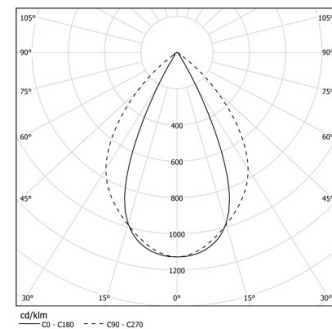

32W / 3300lm / 3000K / DALI / Wide flood  
80° / 1728mm

61214

Design: O/M + Bartenbach GmbH

LED CRI>90 / >50.000h, L80/B10 / 2-step MacAdam  
Power supply included.  
IP20 | 230Vac | 50/60Hz

LED	3000K	Source lumineuse	Luminaire
Puissance	32W		38W
Flux	4140lm		3300lm
Efficacité	130lm/W		89lm/W
LOR	-		0.8
UGR	-		<19

Angle du faisceau  
Wide flood 80°

Application

Poids

Finitions

- .01 Blanc / RAL 9010
- .02 Noir / RAL 9005