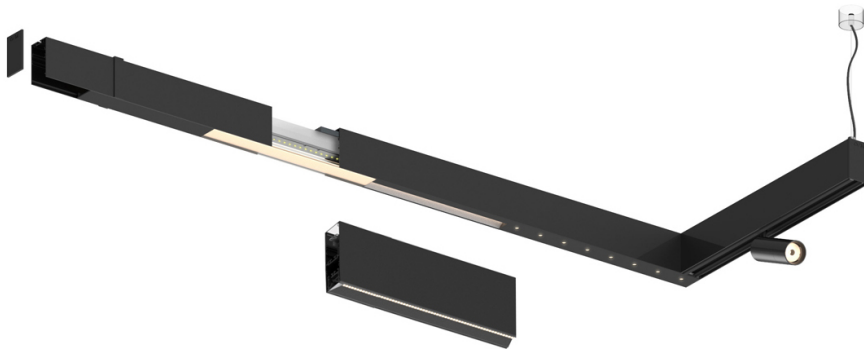

32W / 3300lm / 3000K / DALI / Wide flood  
80° / 1728mm

61214

Design: O/M + Bartenbach GmbH

LED CRI>90 / >50.000h, L80/B10 / 2-step MacAdam  
Power supply included.  
IP20 | 230Vac | 50/60Hz

LED	3000K	Source lumineuse	Luminaire
Puissance	32W		38W
Flux	4140lm		3300lm
Efficacité	130lm/W		89lm/W
LOR	-		0.8
UGR	-		<19

Angle du faisceau  
Wide flood 80°

Application

Poids

Finitions

- .01 Blanc / RAL 9010
- .02 Noir / RAL 9005