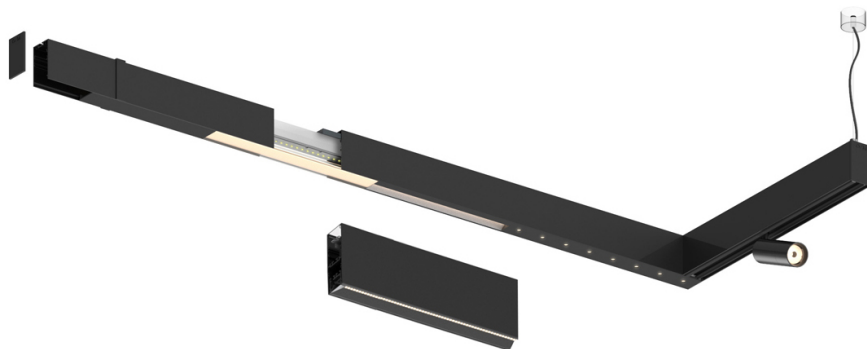

32W / 3600lm / 4000K / DALI / Wide flood
80° / 1747mm

61186

Design: O/M + Bartenbach GmbH

LED CRI>90 / >50.000h, L80/B10 / 2-step MacAdam
Power supply included.
IP20 | 230Vac | 50/60Hz

LED	4000K	Source lumineuse	Luminaire
Puissance		32W	38W
Flux		4500lm	3600lm
Efficacité		142lm/W	97lm/W
LOR		-	0.8
UGR		-	<19

Angle du faisceau
Wide flood 80°

Application

Poids

Finitions

- .01 Blanc / RAL 9010
- .02 Noir / RAL 9005