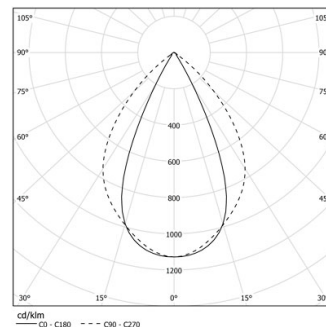

32W / 3600lm / 4000K / DALI / Wide flood
80° / 1747mm

61186

Design: O/M + Bartenbach GmbH

LED CRI>90 / >50.000h, L80/B10 / 2-step MacAdam
Power supply included.
IP20 | 230Vac | 50/60Hz

LED	4000K	Source lumineuse	Luminaire
Puissance		32W	38W
Flux		4500lm	3600lm
Efficacité		142lm/W	97lm/W
LOR		-	0.8
UGR		-	<19

Angle du faisceau
Wide flood 80°

Application

Poids

Finitions

- .01 Blanc / RAL 9010
- .02 Noir / RAL 9005