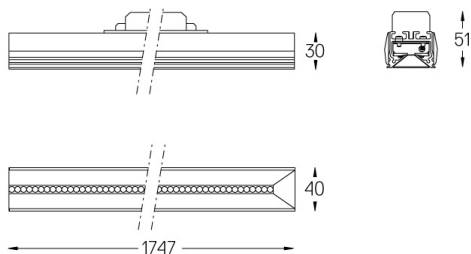

32W / 3600lm / 4000K / DALI / Wide flood
80° / 1747mm

61186

Design: O/M + Bartenbach GmbH

LED CRI>90 / >50.000h, L80/B10 / 2-step MacAdam
Power supply included.
IP20 | 230Vac | 50/60Hz

LED	4000K	Source lumineuse	Luminaire
Puissance		32W	38W
Flux		4500lm	3600lm
Efficacité		142lm/W	97lm/W
LOR		-	0.8
UGR		-	<19

Angle du faisceau
Wide flood 80°

Application

Poids

Finitions

- .01 Blanc / RAL 9010
- .02 Noir / RAL 9005