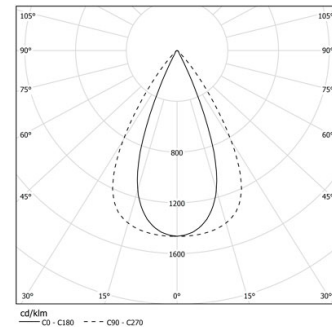

28W / 3120lm / 4000K / DALI / Flood 65° /
1747mm

61184

Design: O/M + Bartenbach GmbH

LED CRI>90 / >50.000h, L80/B10 / 2-step MacAdam
Power supply included.
IP20 | 230Vac | 50/60Hz

LED	4000K	Source lumineuse	Luminaire
Puissance	28W		33W
Flux	3900lm		3120lm
Efficacité	141lm/W		96lm/W
LOR	-		0.8
UGR	-		<16

Angle du faisceau
Flood 65°

Application

Poids

Finitions

- .01 Blanc / RAL 9010
- .02 Noir / RAL 9005