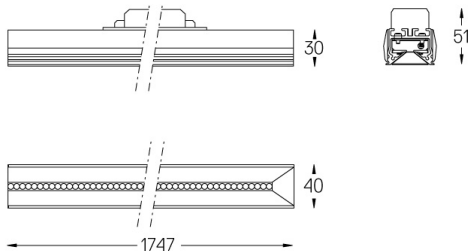

28W / 3120lm / 4000K / DALI / Flood 65° /
1747mm

61184

Design: O/M + Bartenbach GmbH

LED CRI>90 / >50.000h, L80/B10 / 2-step MacAdam
Power supply included.
IP20 | 230Vac | 50/60Hz

LED	4000K	Source lumineuse	Luminaire
Puissance	28W		33W
Flux	3900lm		3120lm
Efficacité	141lm/W		96lm/W
LOR	-		0.8
UGR	-		<16

Angle du faisceau
Flood 65°

Application

Poids

Finitions

- .01 Blanc / RAL 9010
- .02 Noir / RAL 9005