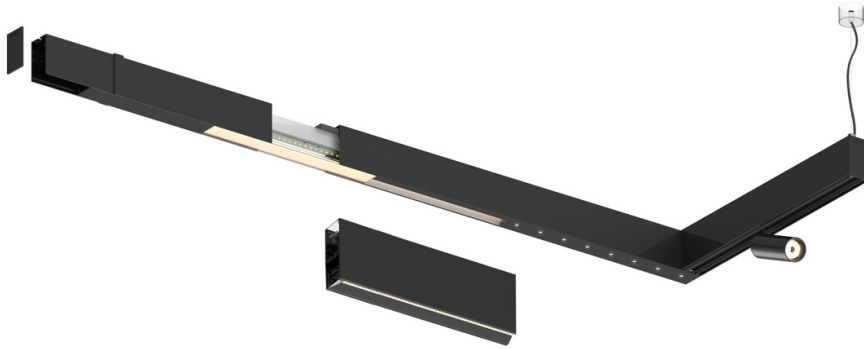

28W / 3120lm / 4000K / DALI / Flood 65° /
1747mm

61184

Design: O/M + Bartenbach GmbH

LED CRI>90 / >50.000h, L80/B10 / 2-step MacAdam
Power supply included.
IP20 | 230Vac | 50/60Hz

LED	4000K	Source lumineuse	Luminaire
Puissance	28W		33W
Flux	3900lm		3120lm
Efficacité	141lm/W		96lm/W
LOR	-		0.8
UGR	-		<16

Angle du faisceau
Flood 65°

Application

Poids

Finitions

- .01 Blanc / RAL 9010
- .02 Noir / RAL 9005