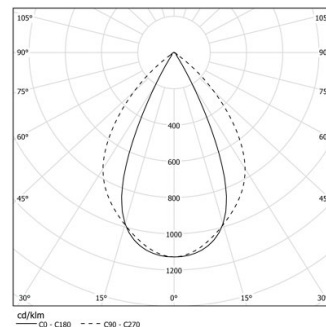

32W / 3300lm / 3000K / DALI / Wide flood
80° / 1747mm

61166

Design: O/M + Bartenbach GmbH

LED CRI>90 / >50.000h, L80/B10 / 2-step MacAdam
Power supply included.
IP20 | 230Vac | 50/60Hz

LED	3000K	Source lumineuse	Luminaire
Puissance	32W		38W
Flux	4140lm		3300lm
Efficacité	130lm/W		89lm/W
LOR	-		0.8
UGR	-		<19

Angle du faisceau
Wide flood 80°

Application

Poids

Finitions

- .01 Blanc / RAL 9010
- .02 Noir / RAL 9005