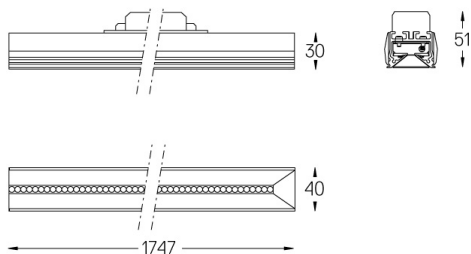

32W / 3300lm / 3000K / DALI / Wide flood
80° / 1747mm

61166

Design: O/M + Bartenbach GmbH

LED CRI>90 / >50.000h, L80/B10 / 2-step MacAdam
Power supply included.
IP20 | 230Vac | 50/60Hz

LED	3000K	Source lumineuse	Luminaire
Puissance	32W		38W
Flux	4140lm		3300lm
Efficacité	130lm/W		89lm/W
LOR	-		0.8
UGR	-		<19

Angle du faisceau
Wide flood 80°

Application

Poids

Finitions

- .01 Blanc / RAL 9010
- .02 Noir / RAL 9005