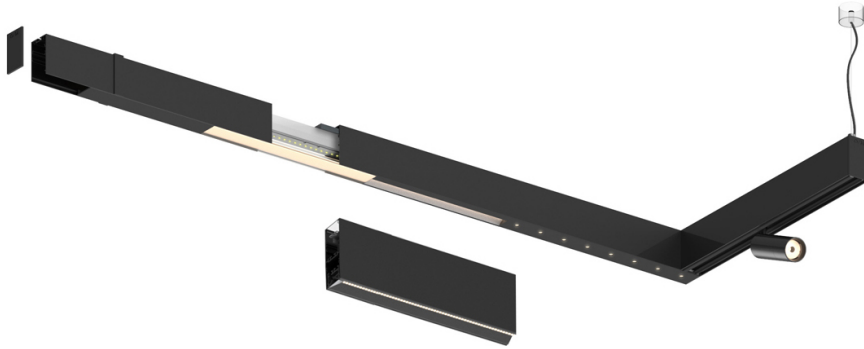

28W / 2880lm / 3000K / DALI / Flood 65° /  
1747mm

61164

Design: O/M + Bartenbach GmbH

LED CRI>90 / >50.000h, L80/B10 / 2-step MacAdam  
Power supply included.  
IP20 | 230Vac | 50/60Hz

LED	3000K	Source lumineuse	Luminaire
Puissance	28W		33W
Flux	3600lm		2880lm
Efficacité	130lm/W		89lm/W
LOR	-		0.8
UGR	-		<16

Angle du faisceau  
Flood 65°

Application

Poids