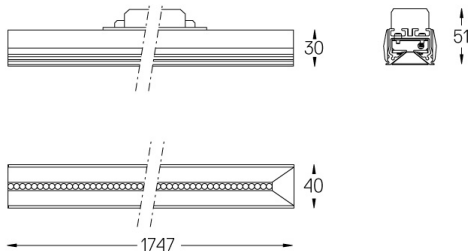

28W / 2880lm / 3000K / DALI / Flood 65° /  
1747mm

61164

Design: O/M + Bartenbach GmbH

LED CRI>90 / >50.000h, L80/B10 / 2-step MacAdam  
Power supply included.  
IP20 | 230Vac | 50/60Hz

LED	3000K	Source lumineuse	Luminaire
Puissance	28W		33W
Flux	3600lm		2880lm
Efficacité	130lm/W		89lm/W
LOR	-		0.8
UGR	-		<16

Angle du faisceau  
Flood 65°

Application

Poids