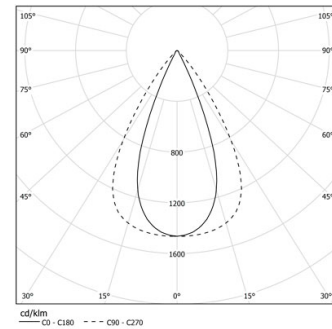

28W / 2880lm / 3000K / DALI / Flood 65° /  
1747mm

61164

Design: O/M + Bartenbach GmbH

LED CRI>90 / >50.000h, L80/B10 / 2-step MacAdam  
Power supply included.  
IP20 | 230Vac | 50/60Hz

LED	3000K	Source lumineuse	Luminaire
Puissance	28W		33W
Flux	3600lm		2880lm
Efficacité	130lm/W		89lm/W
LOR	-		0.8
UGR	-		<16

Angle du faisceau  
Flood 65°

Application

Poids