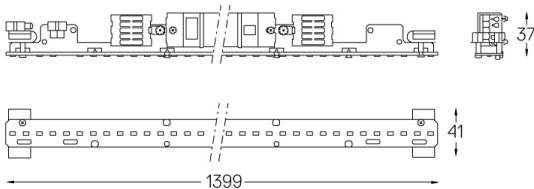

Acabados

Para el envío específico de drivers "DALI 2", contactar: support@om-light.com

Elija la longitud y la disposición del sistema exactamente como lo desee, para modelar las funciones de iluminación adecuadas para las distintas tareas. Si desea más información, contacte con: support@om-light.com