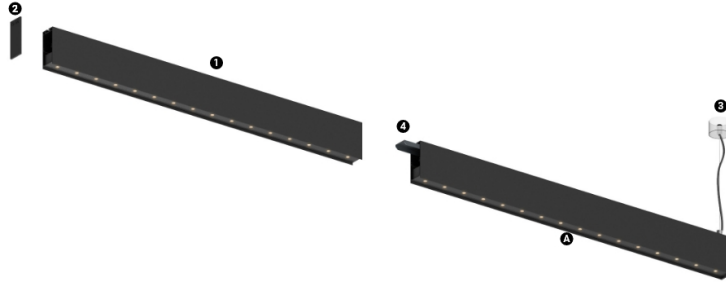

26W / 1880lm / 3000K / DALI / Medium 31° /  
600mm

60959

### Structure

- 1 Profile
- 2 End caps
- 3 Fitting accessories
- 4 Profile coupling