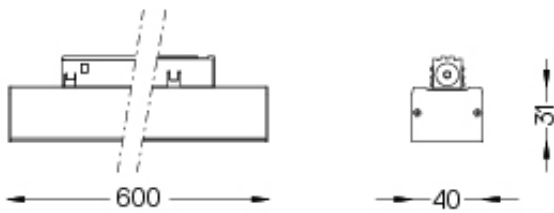

70055

mm

200W maximum total light  
modules power limit.

Intrack Power Supply is installed  
on the track, flush to light  
modules.

Please account for this space on  
the track.

Available in white (.01) and black  
(.02)

Weight

-

Finishes

○ .01 White / RAL 9010

● .02 Black / RAL 9005