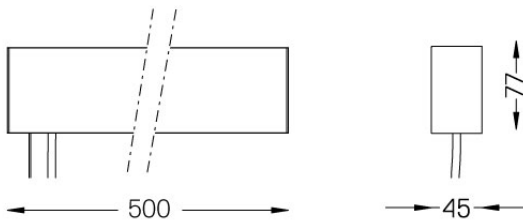

Surface base power supply 150W with 4 poles electric cable.

120W maximum total light modules power limit.

Size: 2000mm

Available in white (.01) and black (.02)

Weight

-

Finishes

○ .01 White / RAL 9010