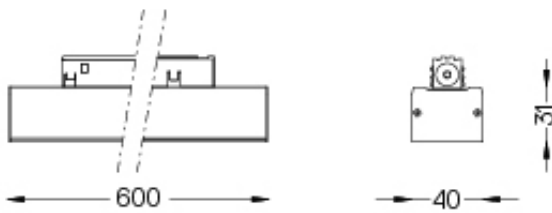

70030

 mm

120W maximum total light modules power limit.

Intrack Power Supply is installed on the track, flush to light modules.

Please account for this space on the track.

Available in white (.01) and black (.02)

Weight

-

Finishes

○ .01 White / RAL 9010

● .02 Black / RAL 9005