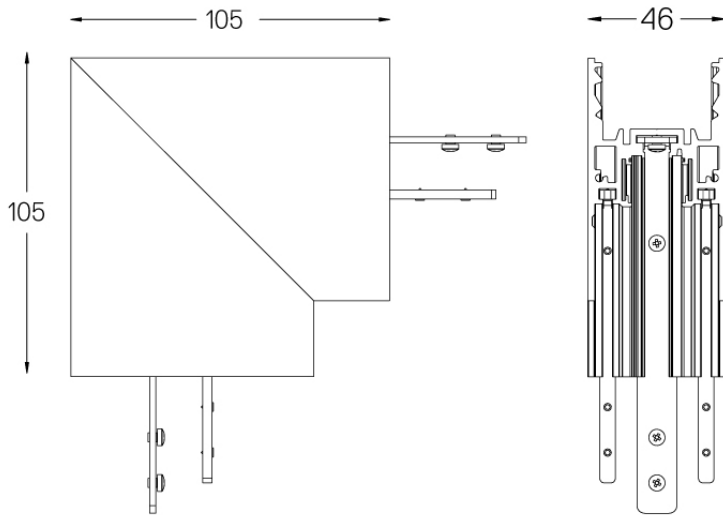

Structure Connector Corner Ceiling / Wall Surface/Pendant

70022

Design: O/M
Structure Connector Corner
Ceiling/Wall for Surface profile.
Available in white (.01) and black
(.02)

Weight

-

Finishes

- .01 White / RAL 9010
- .02 Black / RAL 9005