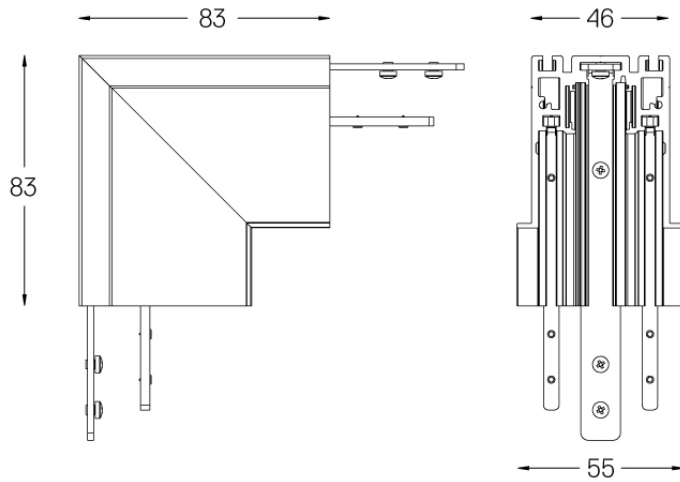

Structure Connector Corner Ceiling / Wall Recessed

70021

Design: O/M
Structure Connector Corner
Ceiling/Wall for Recessed profile.
Available in white (.01) and black
(.02)

Weight

-

Finishes

○ .01 White / RAL 9010

● .02 Black / RAL 9005