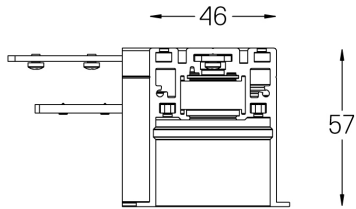

70012

Design: O/M
Structure Connector Corner for
Recessed profile.
Available in white (.01) and black
(.02)

Weight

-

Finishes

○ .01 White / RAL 9010

● .02 Black / RAL 9005