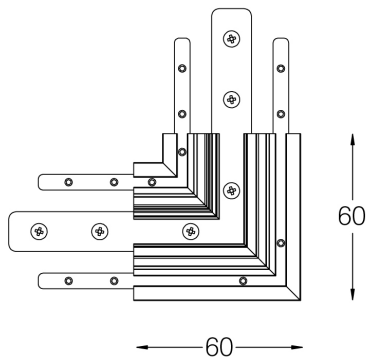

70012

Design: O/M
Structure Connector Corner for
Recessed profile.
Available in white (.01) and black
(.02)

Weight

-

Finishes

○ .01 White / RAL 9010

● .02 Black / RAL 9005