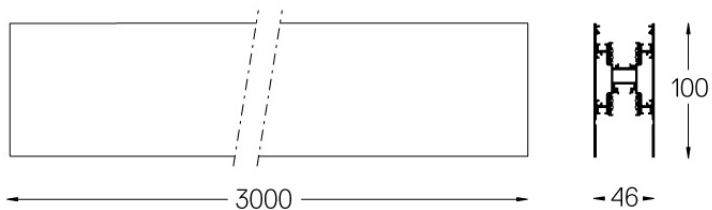

Design: O/M
3000mm aluminium profile for
Pendant Direct/Indirect
application with 48Vdc track.
Electrostatic 100% polyester
texture-finish paint.
Available in white (.01) and black
(.02)

Weight

-

Finishes