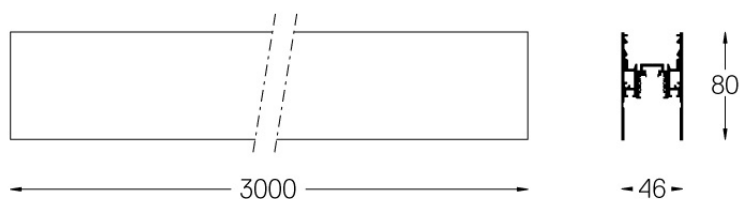

Design: O/M
3000mm aluminium profile for
Surface application with 48Vdc
track.
Electrostatic 100% polyester
texture-finish paint.
Available in white (.01) and black
(.02)

Weight

-

Finishes

- .01 White / RAL 9010
- .02 Black / RAL 9005