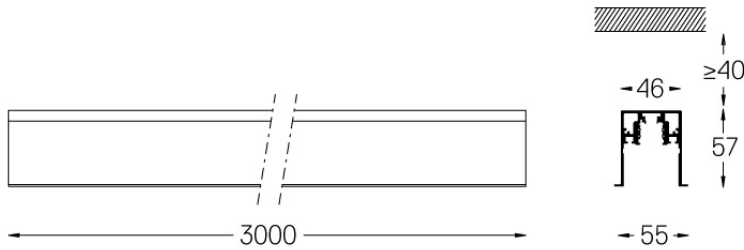

Design: O/M
3000mm aluminium profile for Recessed application with 48Vdc track.
Electrostatic 100% polyester texture-finish paint.
Available in white (.01) and black (.02)

Weight

-

Finishes

- .01 White / RAL 9010
- .02 Black / RAL 9005